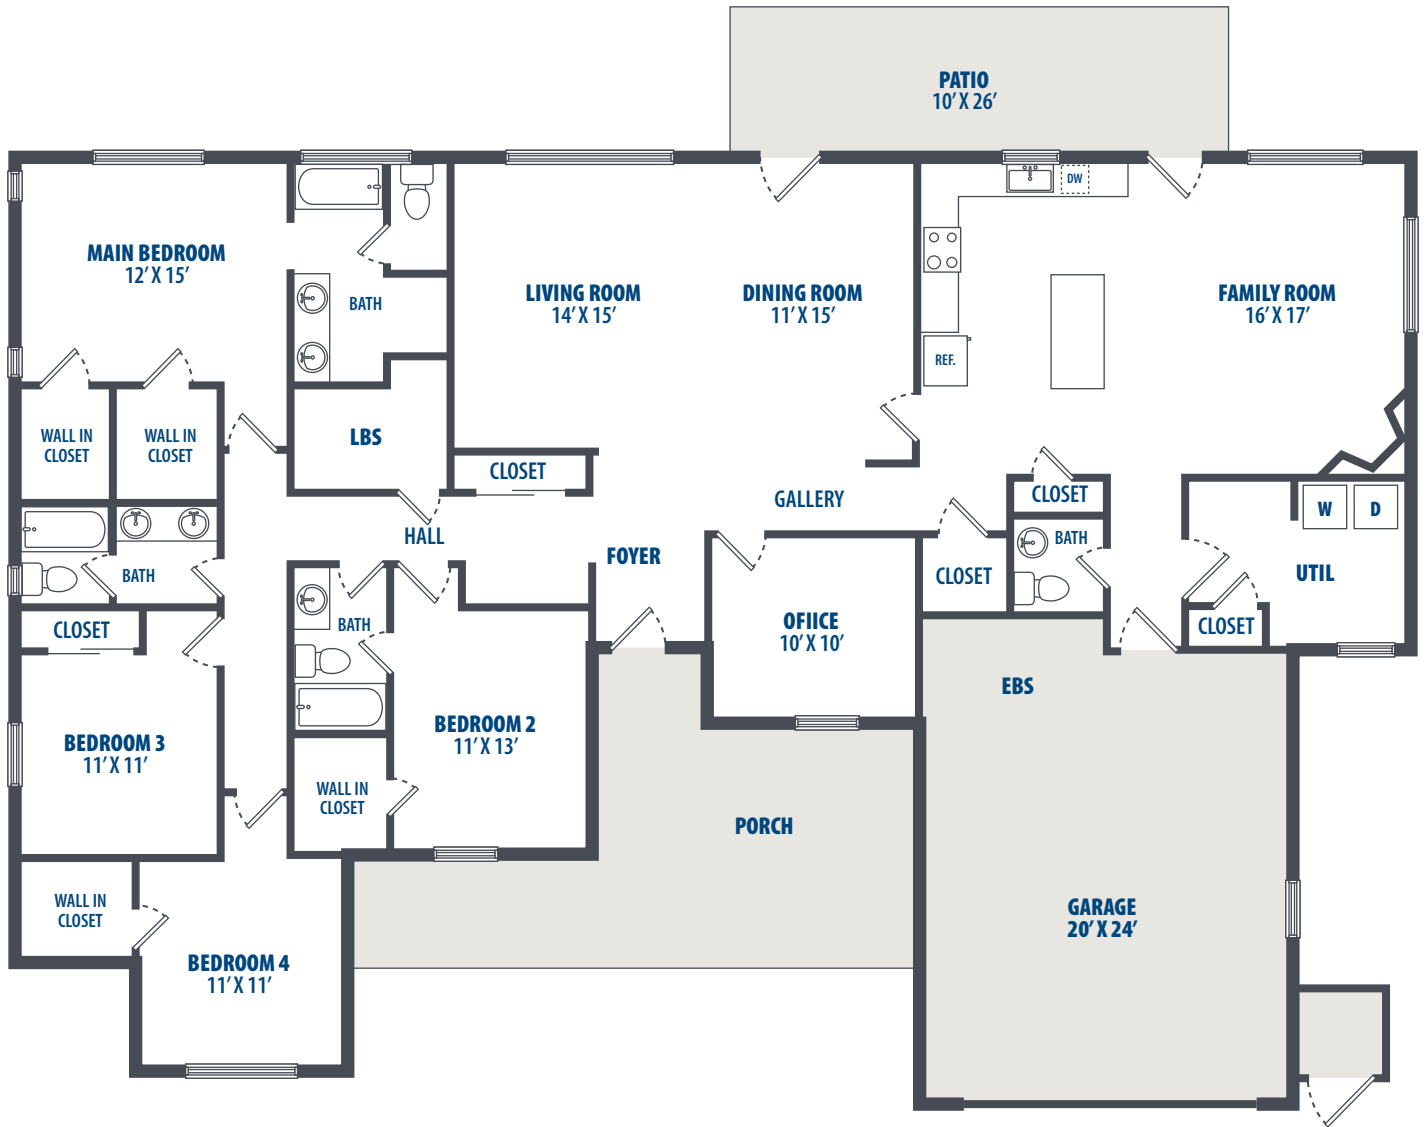

CRESTVIEW - PLAN E

4 Bedroom | 3.5 Bath | 2693 Sq. Ft.*

500 Warner Robins Street | Warner Robins AFB, GA 31098 | Phone: 478-310-2788

**All square footage is approximate.*